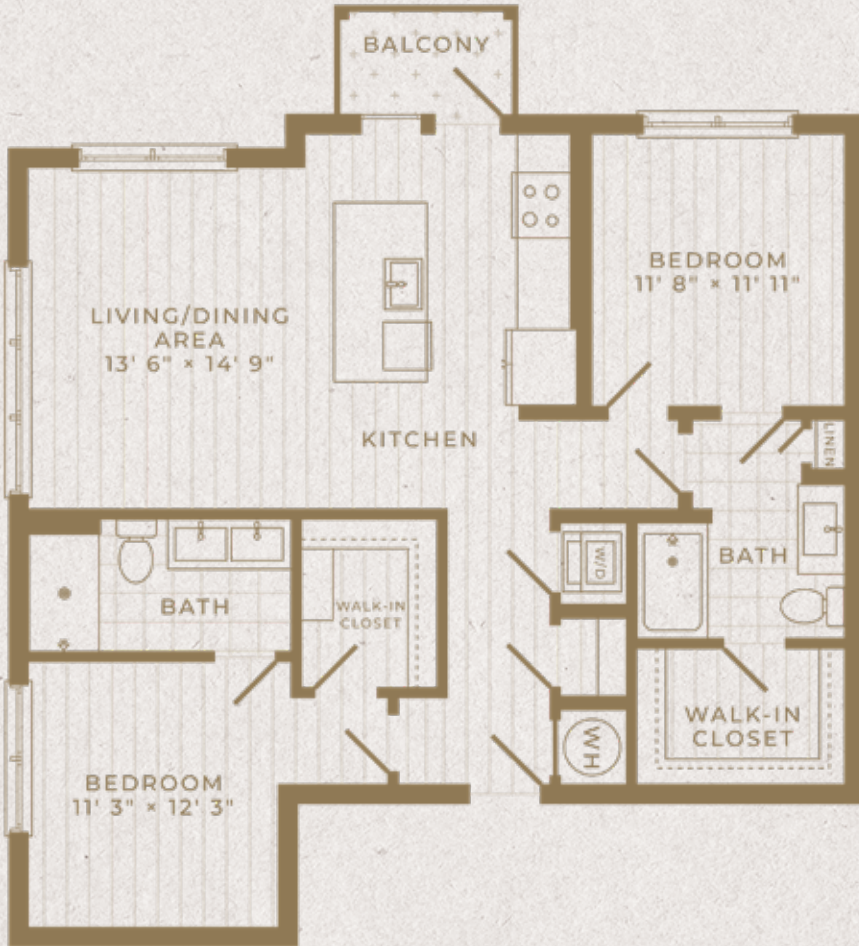

b2

TWO BEDROOM | TWO BATH

1,118 SQ FT

Floor plans are artist's rendering. All dimensions are approximate. Actual product and specifications may vary in dimension or detail. Not all features are available in every apartment. Prices and availability are subject to change. Please see a representative for details.